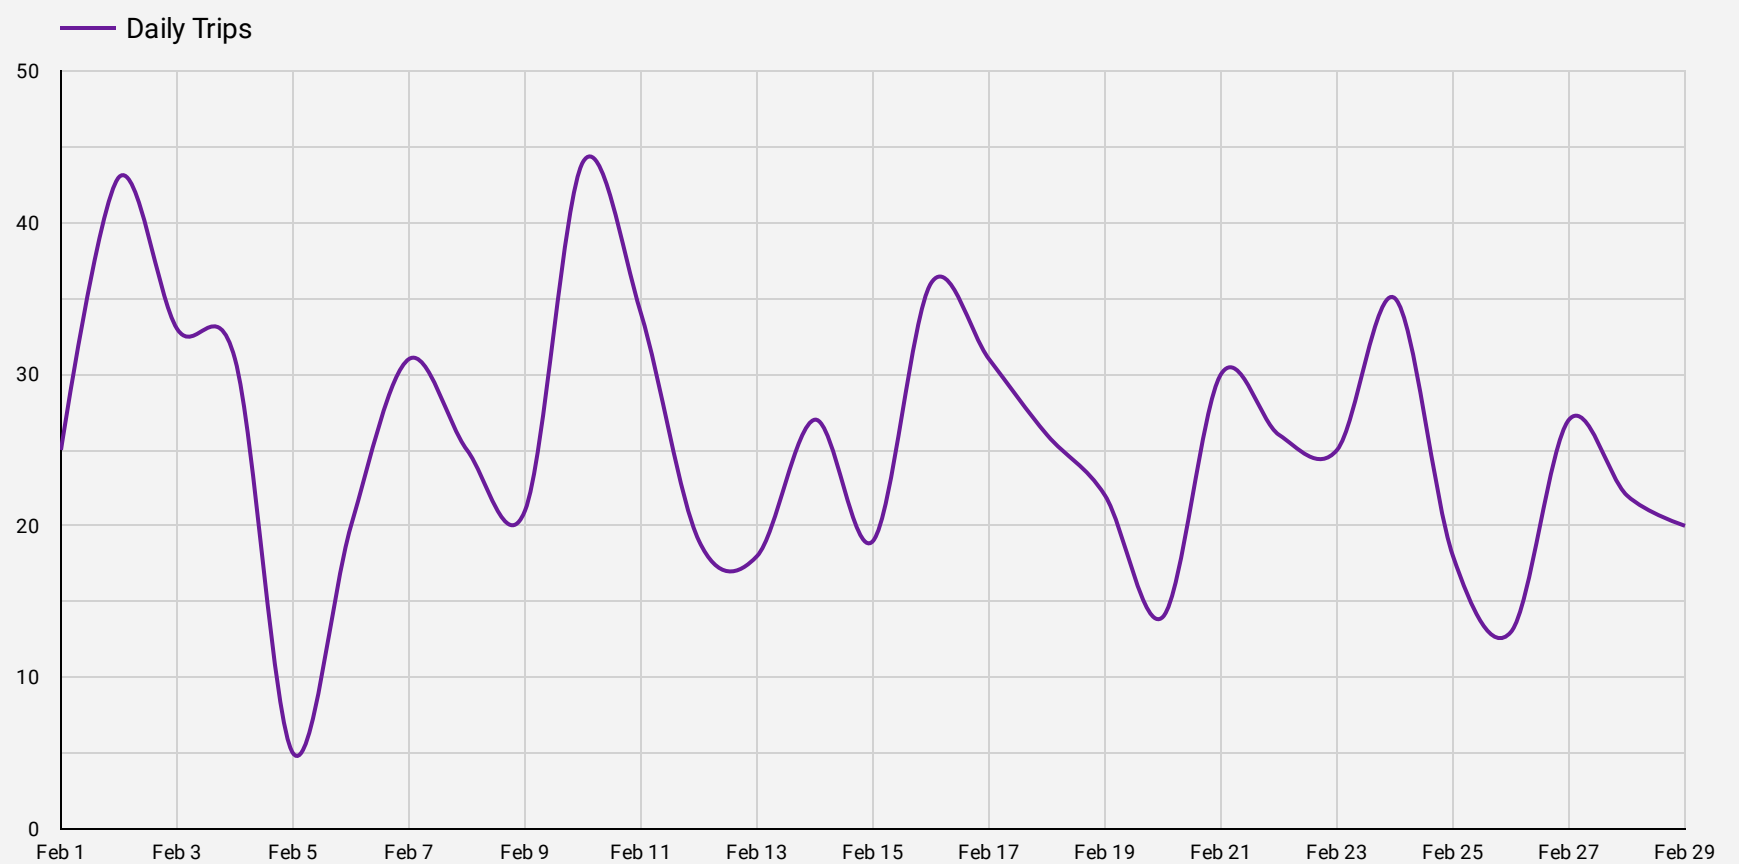

Distance Travelled (KM)

33,529.53

Average per trip: 2.17 km

Total Ride Time

2952:37:55

Average ride duration: 00:11:27

Feb 1, 2024 - Feb 29, 2024

Total Trips

740

-11.8%

Unique Riders

366

Average per day: 12.62

Distance Travelled (KM)

1,593.3

Average per trip: 2.15 km

Total Ride Time

133:59:57

Average ride duration: 00:10:51

Accidents & Incidents

Total number of reported near misses:

0

Number of reported user injuries:

0

Number of reported third-party injuries:

0

Total number of reported third party property damage:

0

Hobsons Bay - Trip Heatmap

Feb 1, 2024 - Feb 29, 2024

Note: Please do not select a date range longer than one month.