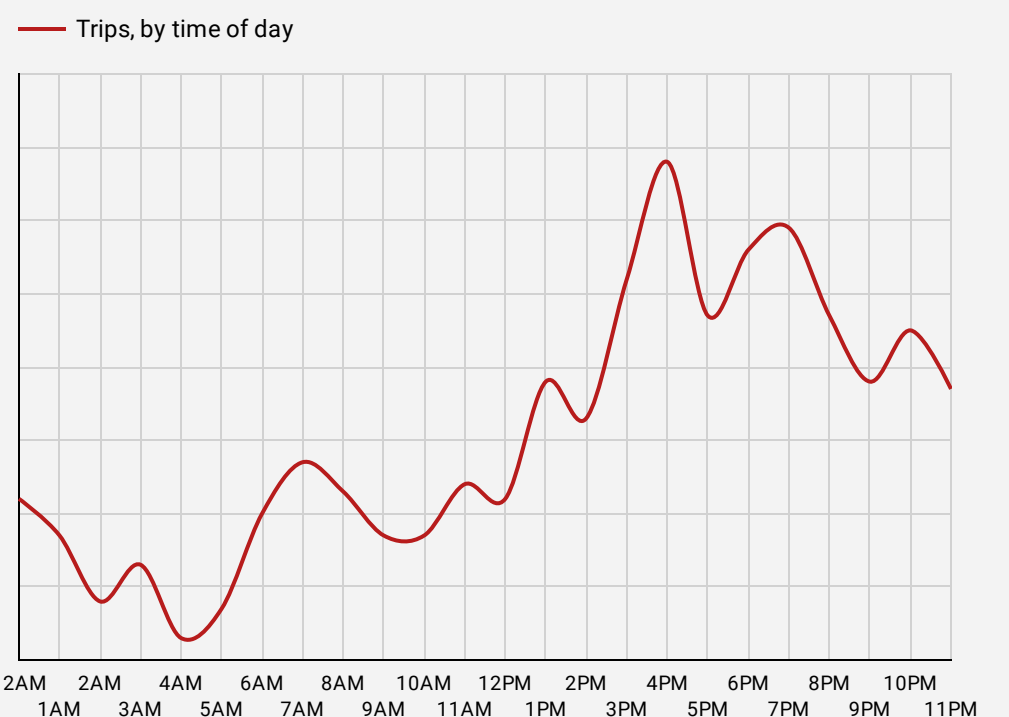

Distance Travelled (KM)

33,529.53

Average per trip: 2.17 km

Total Ride Time

2952:37:55

Average ride duration: 00:11:27

Feb 1, 2024 - Feb 29, 2024

Total Trips

740

-11.8%

Unique Riders

366

Average per day: 12.62

Distance Travelled (KM)

1,593.3

Average per trip: 2.15 km

Total Ride Time

133:59:57

Average ride duration: 00:10:51

Accidents & Incidents

Total number of reported near misses:

0

Number of reported user injuries:

0

Number of reported third-party injuries:

0

Total number of reported third party property damage:

0

Hobsons Bay - Trip Heatmap

Feb 1, 2024 - Feb 29, 2024

Note: Please do not select a date range longer than one month.