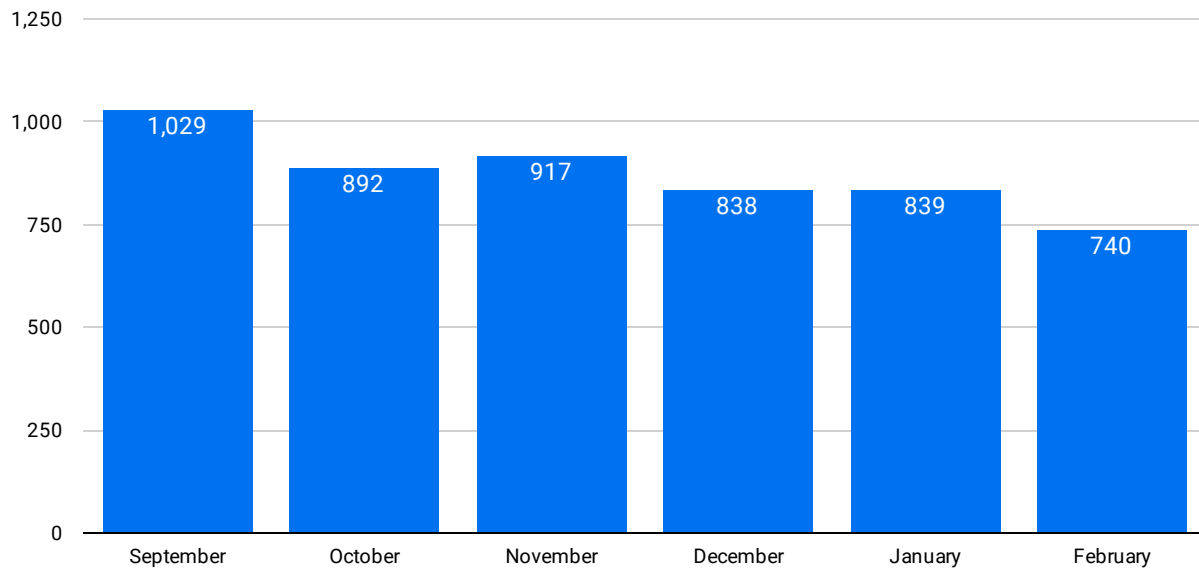

Beam Mobility Operations Report: Hobsons Bay

Hobsons Bay - Operations Report - February 2024

Trips - Last Six Months:

All Time Data:

Total Trips

15,452

Total Users

4,531

Distance Travelled (KM)

33,529.53

Average per trip: 2.17 km

Total Ride Time

2952:37:55

Average ride duration: 00:11:27

Feb 1, 2024 - Feb 29, 2024

Total Trips

740

-11.8%

Unique Riders

366

Average per day: 12.62

Distance Travelled (KM)

1,593.3

Average per trip: 2.15 km

Total Ride Time

133:59:57

Average ride duration: 00:10:51

Accidents & Incidents

Total number of reported near misses:

0

Number of reported user injuries:

0