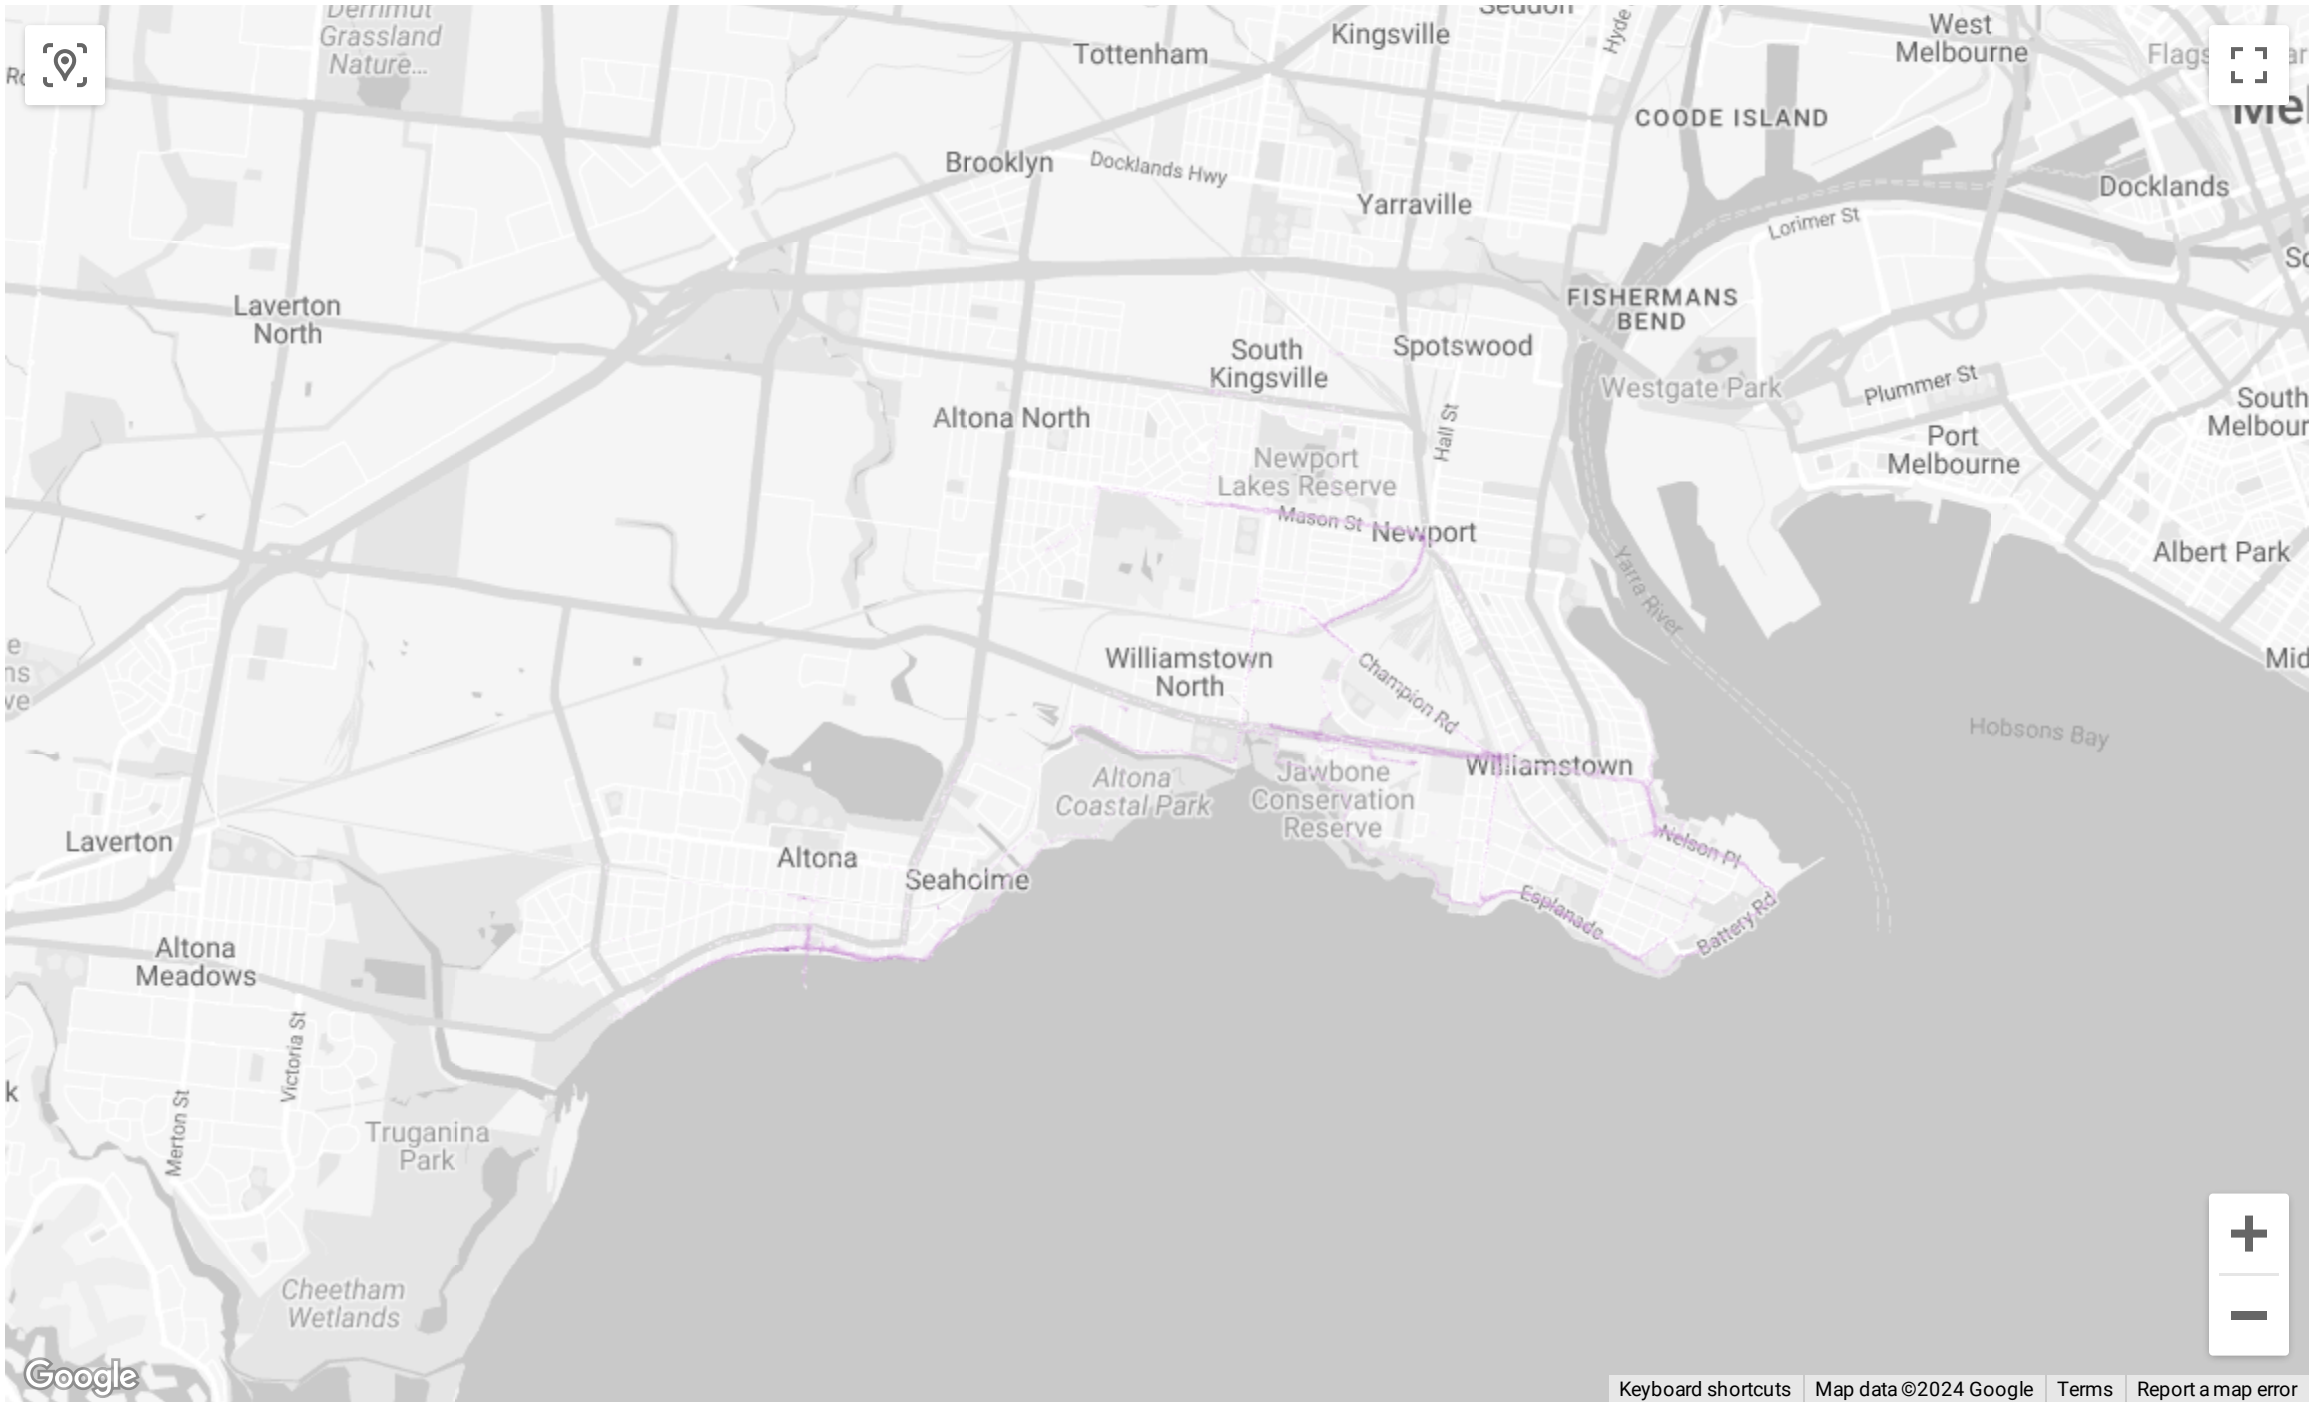

Number of reported third-party injuries:

0

Total number of reported third party property damage:

0

Hobsons Bay - Trip Heatmap

Feb 1, 2024 - Feb 29, 2024

Note: Please do not select a date range longer than one month.

distinct_trips_ln_scale 1.61 5.85