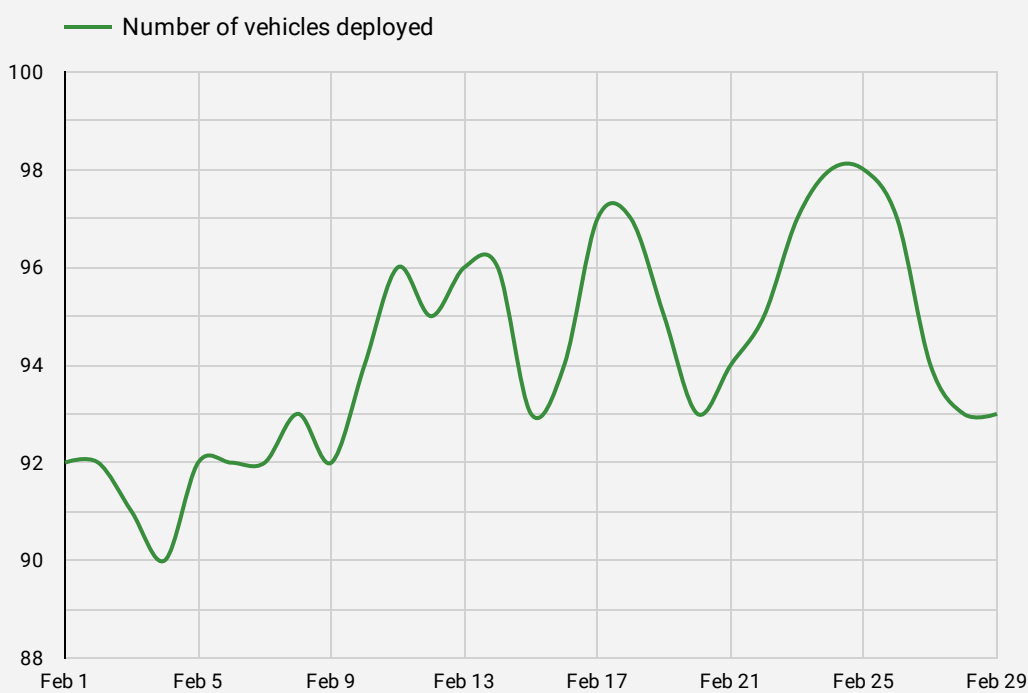

Beam Mobility Operations Report: Hobsons Bay

Hobsons Bay - Operations Report - February 2024

Trips - Last Six Months:

All Time Data:

Total Trips

15,452

Total Users

4,531

Distance Travelled (KM)

33,529.53

Average per trip: 2.17 km

Total Ride Time

2952:37:55

Average ride duration: 00:11:27

Feb 1, 2024 - Feb 29, 2024

Total Trips

740

-11.8%

Unique Riders

366

Average per day: 12.62

Distance Travelled (KM)

1,593.3

Average per trip: 2.15 km

Total Ride Time

133:59:57

Average ride duration: 00:10:51

Accidents & Incidents

Total number of reported near misses:

0

Number of reported user injuries:

0