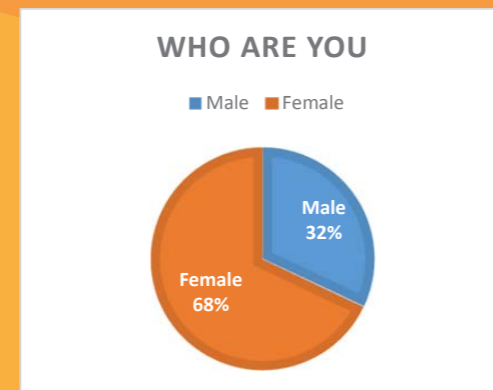

ALTONA SPORTS CENTRE

FEASIBILITY STUDY

USER SURVEY RESULTS

Altona Sports Centre (ASC) is supported by an active and passionate community who submitted over 600 surveys to assist Council in learning how they use ASC.

To view full results or register your interest to be kept informed of the next steps in the feasibility project, visit the website: or contact us:

www.hobsonsbay.vic.gov.au/altonasportscentre

Alternatively, contact Council:

9932 1000

projects@hobsonsbay.vic.gov.au

about you