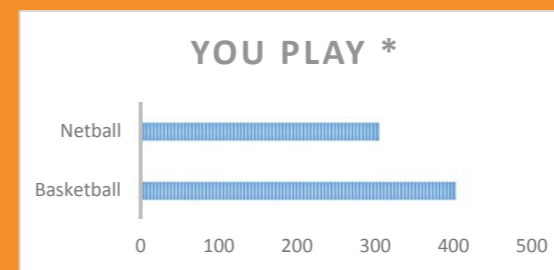

9932 1000

projects@hobsonsbay.vic.gov.au

about you

your use

being there

improvements

MORE COMMENTS

Additional court space and seating would make the centre a more viable option for sporting competitions and events