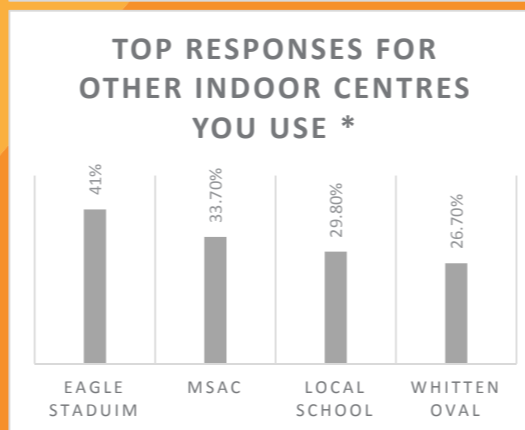

9932 1000

projects@hobsonsbay.vic.gov.au

about you

your use

being there

improvements

MORE COMMENTS

Additional court space and seating would make the centre a more viable option for sporting competitions and events