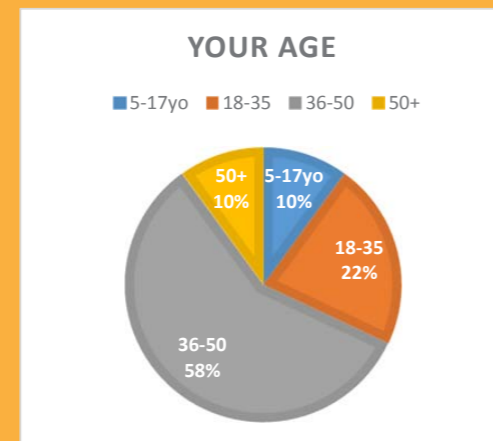

9932 1000

projects@hobsonsbay.vic.gov.au

about you

your use

being there

improvements

MORE COMMENTS

Additional court space and seating would make the centre a more viable option for sporting competitions and events