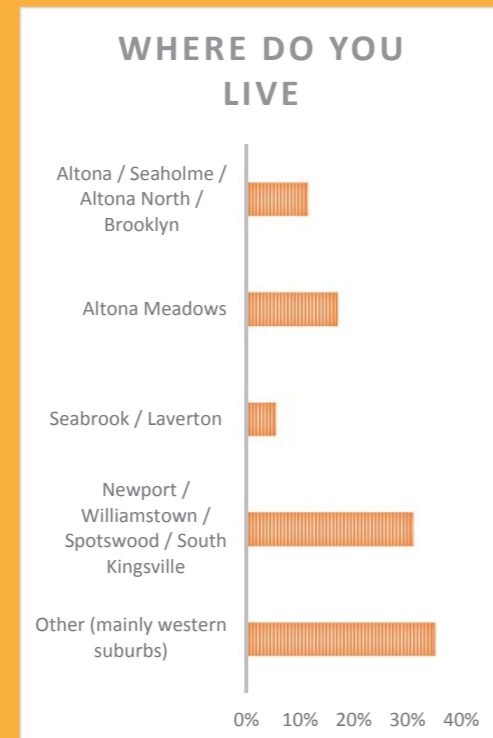

ALTONA SPORTS CENTRE

FEASIBILITY STUDY

USER SURVEY RESULTS

Altona Sports Centre (ASC) is supported by an active and passionate community who submitted over 600 surveys to assist Council in learning how they use ASC.

To view full results or register your interest to be kept informed of the next steps in the feasibility project, visit the website: or contact us:

www.hobsonsbay.vic.gov.au/altonasportscentre

Alternatively, contact Council:

9932 1000

projects@hobsonsbay.vic.gov.au

about you