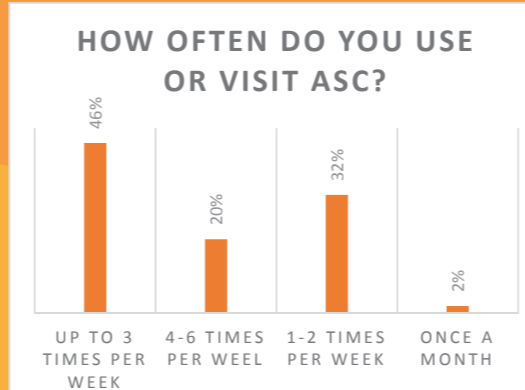

9932 1000

projects@hobsonsbay.vic.gov.au

about you

your use

being there

improvements

MORE COMMENTS

Additional court space and seating would make the centre a more viable option for sporting competitions and events