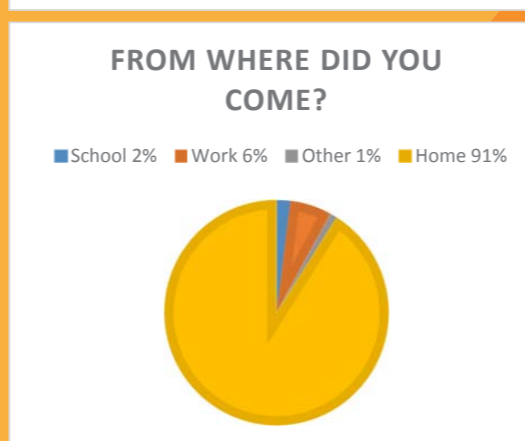

ALTONA SPORTS CENTRE

FEASIBILITY STUDY

USER SURVEY RESULTS

Altona Sports Centre (ASC) is supported by an active and passionate community who submitted over 600 surveys to assist Council in learning how they use ASC.

To view full results or register your interest to be kept informed of the next steps in the feasibility project, visit the website: or contact us:

www.hobsonsbay.vic.gov.au/altonasportscentre

Alternatively, contact Council:

9932 1000

projects@hobsonsbay.vic.gov.au

about you

your use

being there

improvements

MORE COMMENTS

Additional court space and seating would make the centre a more viable option for sporting competitions and events

Seal the opposite gravel car park

Need more space for junior games and training

More indoor courts and improved spectator seating, will aid in the scheduling of games

Healthy food at the canteen

* TOTALS INCLUDE NUMBER OF TIMES MENTIONED