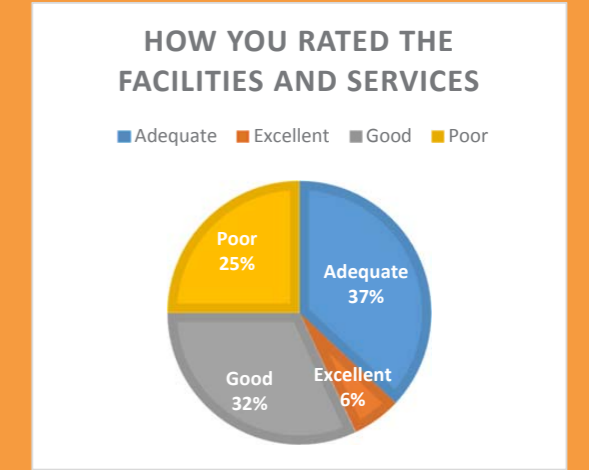

9932 1000

projects@hobsonsbay.vic.gov.au

about you

your use

being there

improvements

MORE COMMENTS

Additional court space and seating would make the centre a more viable option for sporting competitions and events