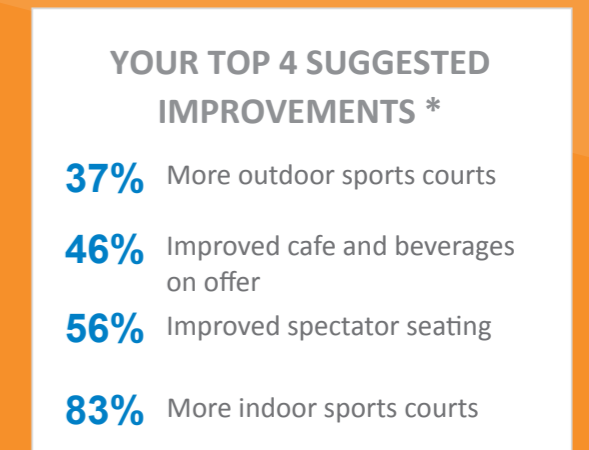

9932 1000

projects@hobsonsbay.vic.gov.au

about you

your use

being there

improvements

MORE COMMENTS

Additional court space and seating would make the centre a more viable option for sporting competitions and events

Seal the opposite gravel car park

Need more space for junior games and training

More indoor courts and improved spectator seating, will aid in the scheduling of games

Healthy food at the canteen

* TOTALS INCLUDE NUMBER OF TIMES MENTIONED