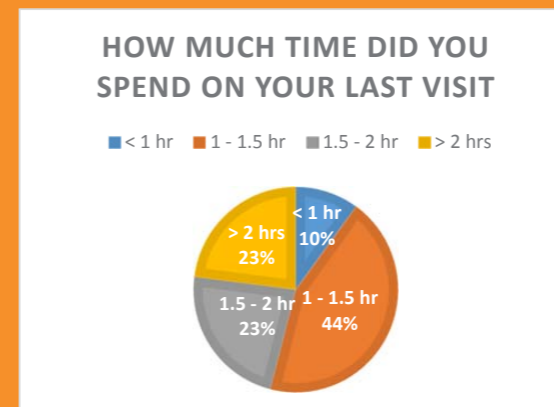

9932 1000

projects@hobsonsbay.vic.gov.au

about you

your use

being there

improvements

MORE COMMENTS

Additional court space and seating would make the centre a more viable option for sporting competitions and events