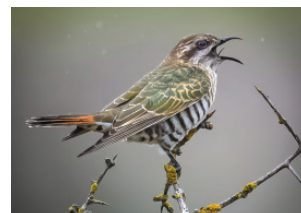

Horsfield's Bronze Cuckoo
Chalcites basalis
Size: 14-17cm
Habitat: Diverse