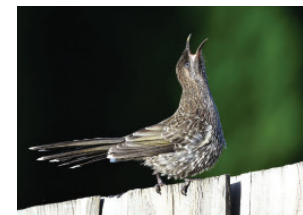

## Owls and Night Birds

**Australian Barn Owl**

*Tyto alba*  
Size: 30-40cm  
Habitat: Diverse

**Tawny Frog-mouth**

*Podargus strigoides*  
Size: 34-52cm  
Habitat: Open Woodland

**Australian Boobook**

*Ninox novaezealandiae*  
Size: 25-35cm  
Habitat: Open Woodland

## Honeyeaters and Nectar Feeders

**White-plumed Honeyeater**

*Ptilotula penicillata*  
Size: 15-17cm  
Habitat: Open Woodland

**Noisy Miner**

*Manorina melanocephala*  
Size: 25-28cm  
Habitat: Open areas

**Eastern Spinebill (M)**

*Acanthorhynchus tenuirostris*  
Size: 14-16cm  
Habitat: Open Woodland

**Red Wattlebird**

*Anthochaera carunculata*  
Size: 32-36cm  
Habitat: Open Woodland

**Little Wattlebird**