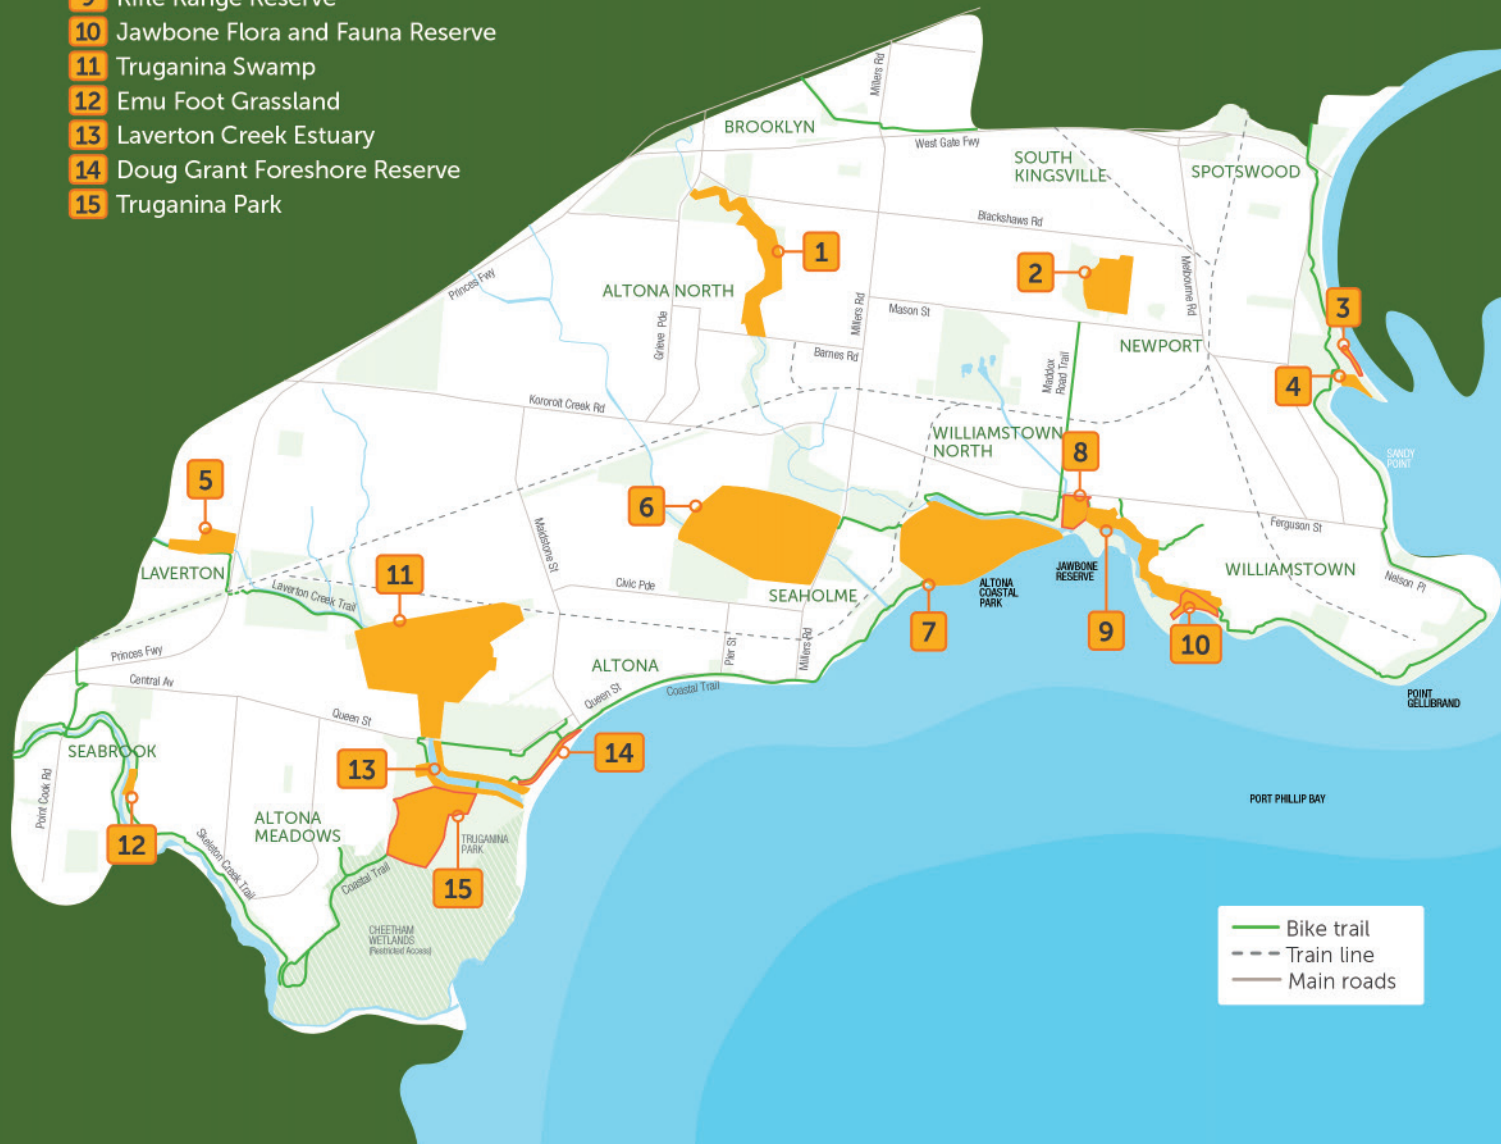

Bird Watching Spots in Hobsons Bay

1. 1 Kororoit Creek
2. 2 Newport Lakes
3. 3 The Spit
4. 4 Sandy Point Nature Reserve
5. 5 McCormack Park
6. 6 Cherry Lake
7. 7 Altona Coastal Park
8. 8 Paisley Challis Wetland
9. 9 Rifle Range Reserve
10. 10 Jawbone Flora and Fauna Reserve
11. 11 Truganina Swamp
12. 12 Emu Foot Grassland
13. 13 Laverton Creek Estuary
14. 14 Doug Grant Foreshore Reserve
15. 15 Truganina Park

This booklet is a beginner's guide to some of the native bird species found across Hobsons Bay. While the municipality is home to a rich biodiversity of birdlife, this guide features a selected sample of species that are commonly seen in our parks, wetlands and urban spaces.

Bushland Birds of Hobsons Bay

We've organised them into categories that make it easier for new birdwatchers to identify them. Birds with similar features are placed side by side to help with comparison.

We hope this guide inspires you to discover and enjoy the birdlife of Hobsons Bay.

To practice ethical birding please ensure to follow the guidelines as followed;

Prioritise bird welfare: Avoid stressing or endangering birds; keep a respectful distance.

Minimise disturbance: Stay on paths, use natural cover or hides, especially near nesting or roosting areas. Contain and restrain pets. Don't litter, and respect all wildlife and plant life.

Avoid disruptive tools: Do not use spotlights, call playback, or drones.

Do not handle Birds: If you come across injured wildlife, contact Wildlife Victoria's Emergency Response Service on 03 8400 7300.

Practice ethical photography: Avoid nests, feeding sites, and using flash or playback; follow BirdLife Australia's photo guidelines.

Respect laws and property: Don't trespass; follow all relevant rules and regulations and adhere to signage within our reserves.

Join one of the many local environmental volunteer community groups in Hobsons Bay.

Help bird conservation by recording observations. Enter your bird count data online at: <http://birdata.birdlife.org.au>

For any inquires please contact ranger@hobsonsabay.vic.gov.au

Parrots and Allies

Neophema chrysostoma
Size: 20-22cm
Habitat: Saltbush

Trichoglossus moluccanus
Size: 26-31cm
Habitat: Diverse

Cacatua sanguinea
Size: 35-42cm
Habitat: Diverse

Cacatua tenuirostris
Size: 38-41cm
Habitat: Diverse

Eolophus roseicapilla
Size: 35-38cm
Habitat: Diverse

Lathamus discolor
Size: 23-26cm
Habitat: Open Woodland

Platycercus eximius
Size: 29-33cm
Habitat: Open Woodland

Psephotus haematonotus
Size: 26-28cm
Habitat: Open Woodland

Birds of Prey

Haliaeetus leucogaster
Size: 75-85cm
Habitat: Wetlands

Circus approximans
Size: 48-62cm
Habitat: Wetlands

Falco longipennis
Size: 30-36cm
Habitat: Diverse

Accipiter cirrocephalus
Size: 30-40cm
Habitat: Open Woodland

Milvus migrans
Size: 48-55cm
Habitat: Diverse

Hieraetus morphnoides
Size: 45-55cm
Habitat: Diverse

Elanus axillaris
Size: 35-38cm
Habitat: Open Woodland

Falco cenchroides
Size: 25-28cm
Habitat: Grassland

Falco berigora
Size: 41-51cm
Habitat: Diverse

Haliastur sphenurus
Size: 50-60cm
Habitat: Diverse

Owls and Night Birds

Tyto alba
Size: 30-40cm
Habitat: Diverse

Podargus strigoides
Size: 34-52cm
Habitat: Open Woodland

Ninox novaezealandiae
Size: 25-35cm
Habitat: Open Woodland