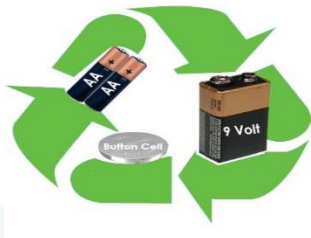

RECYCLING MADE EASY

BOX 1

BOX 2

BOX 3

BOX 4

Recycling Made Easy collection boxes EXPLAINED

Below is a detailed explanation of accepted items in each box. If you have any further questions feel free to ask via facebook.com/recyclingmadeeasycommunity/ or your message can be passed on via any locations if they are unable to answer your questions directly.

BOX 1 - TOOTHPASTE /TOOTHBRUSHES AND ORAL CARE PRODUCTS through Terracycle (items must be empty and dry)

What you can recycle in this program: Toothpaste tubes and caps, toothbrushes, electric toothbrush heads, floss containers. All brands are accepted however Colgate are sponsoring through Terracycle.