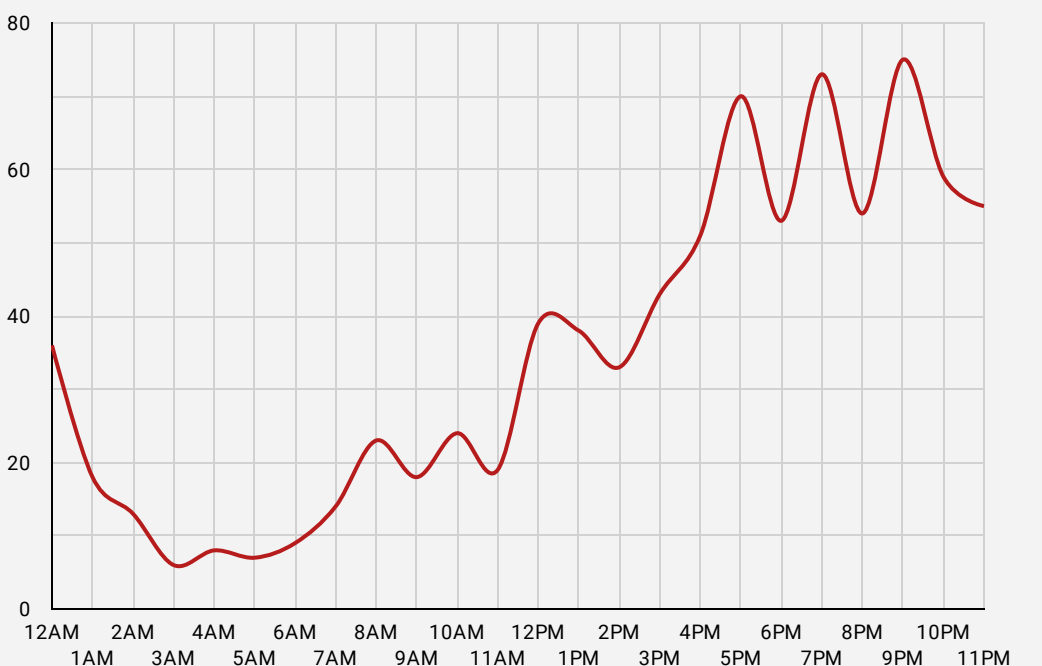

Total Ride Time

153:47:09

Average ride duration: 00:11:00

Number of vehicles deployed

Trips, by time of day

Accidents & Incidents

Total number of reported near misses:

0