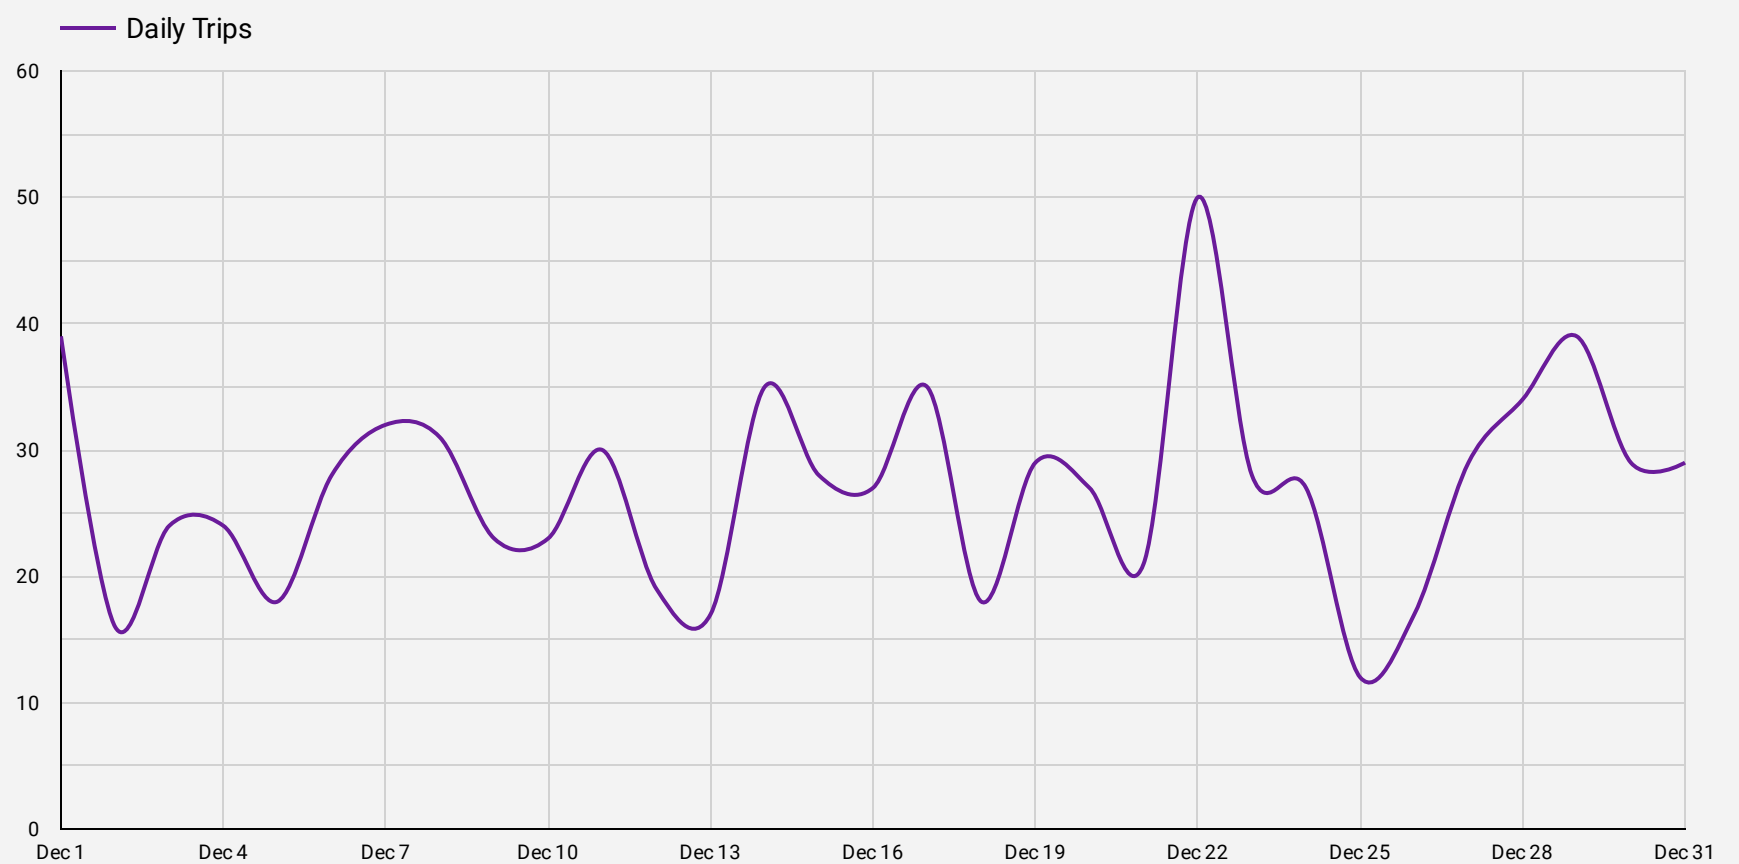

Beam Mobility Operations Report: Hobsons Bay

Hobsons Bay - Operations Report - December 2023

Trips - Last Six Months:

All Time Data:

Total Trips

13,873

Total Users

4,072

Distance Travelled (KM)

30,033.49

Average per trip: 2.16 km

Total Ride Time

2653:19:22

Average ride duration: 00:11:28

Dec 1, 2023 - Dec 31, 2023

Total Trips

838

-12.3%

Unique Riders

412

Average per day: 13.29

Distance Travelled (KM)

1,791.93

Average per trip: 2.14 km

Total Ride Time

153:47:09

Average ride duration: 00:11:00

Number of vehicles deployed

Trips, by time of day

Accidents & Incidents

Total number of reported near misses:

0