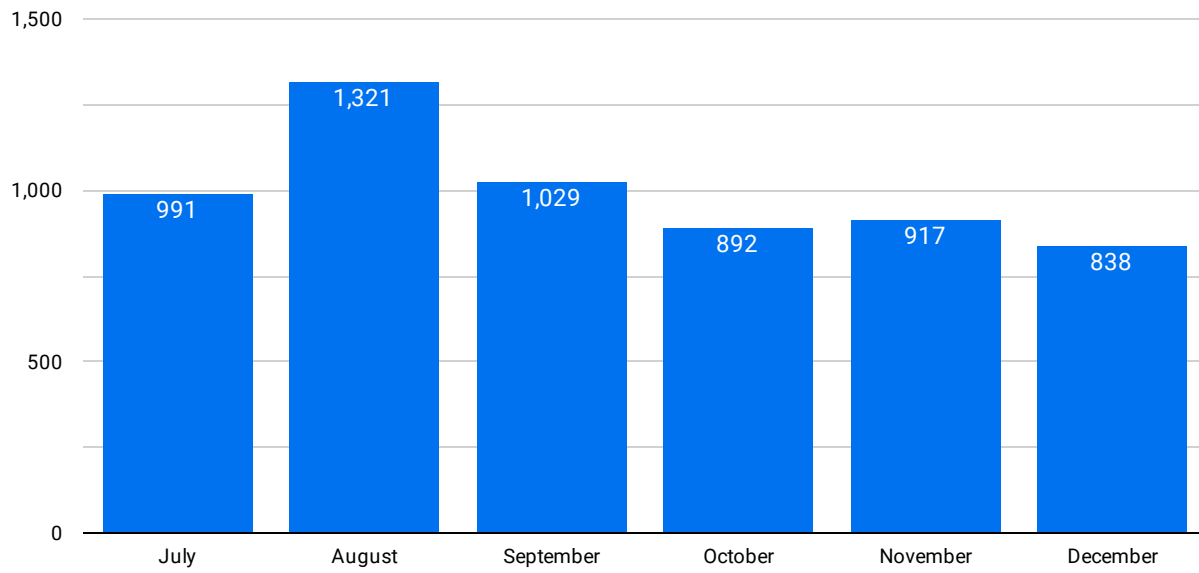

Beam Mobility Operations Report: Hobsons Bay

Hobsons Bay - Operations Report - December 2023

Trips - Last Six Months:

All Time Data:

Total Trips

13,873

Total Users

4,072

Distance Travelled (KM)

30,033.49

Average per trip: 2.16 km

Total Ride Time

2653:19:22

Average ride duration: 00:11:28

Dec 1, 2023 - Dec 31, 2023

Total Trips

838

-12.3%

Unique Riders

412

Average per day: 13.29

Distance Travelled (KM)

1,791.93

Average per trip: 2.14 km

Total Ride Time

153:47:09

Average ride duration: 00:11:00

Number of vehicles deployed

Trips, by time of day

Accidents & Incidents

Total number of reported near misses:

0